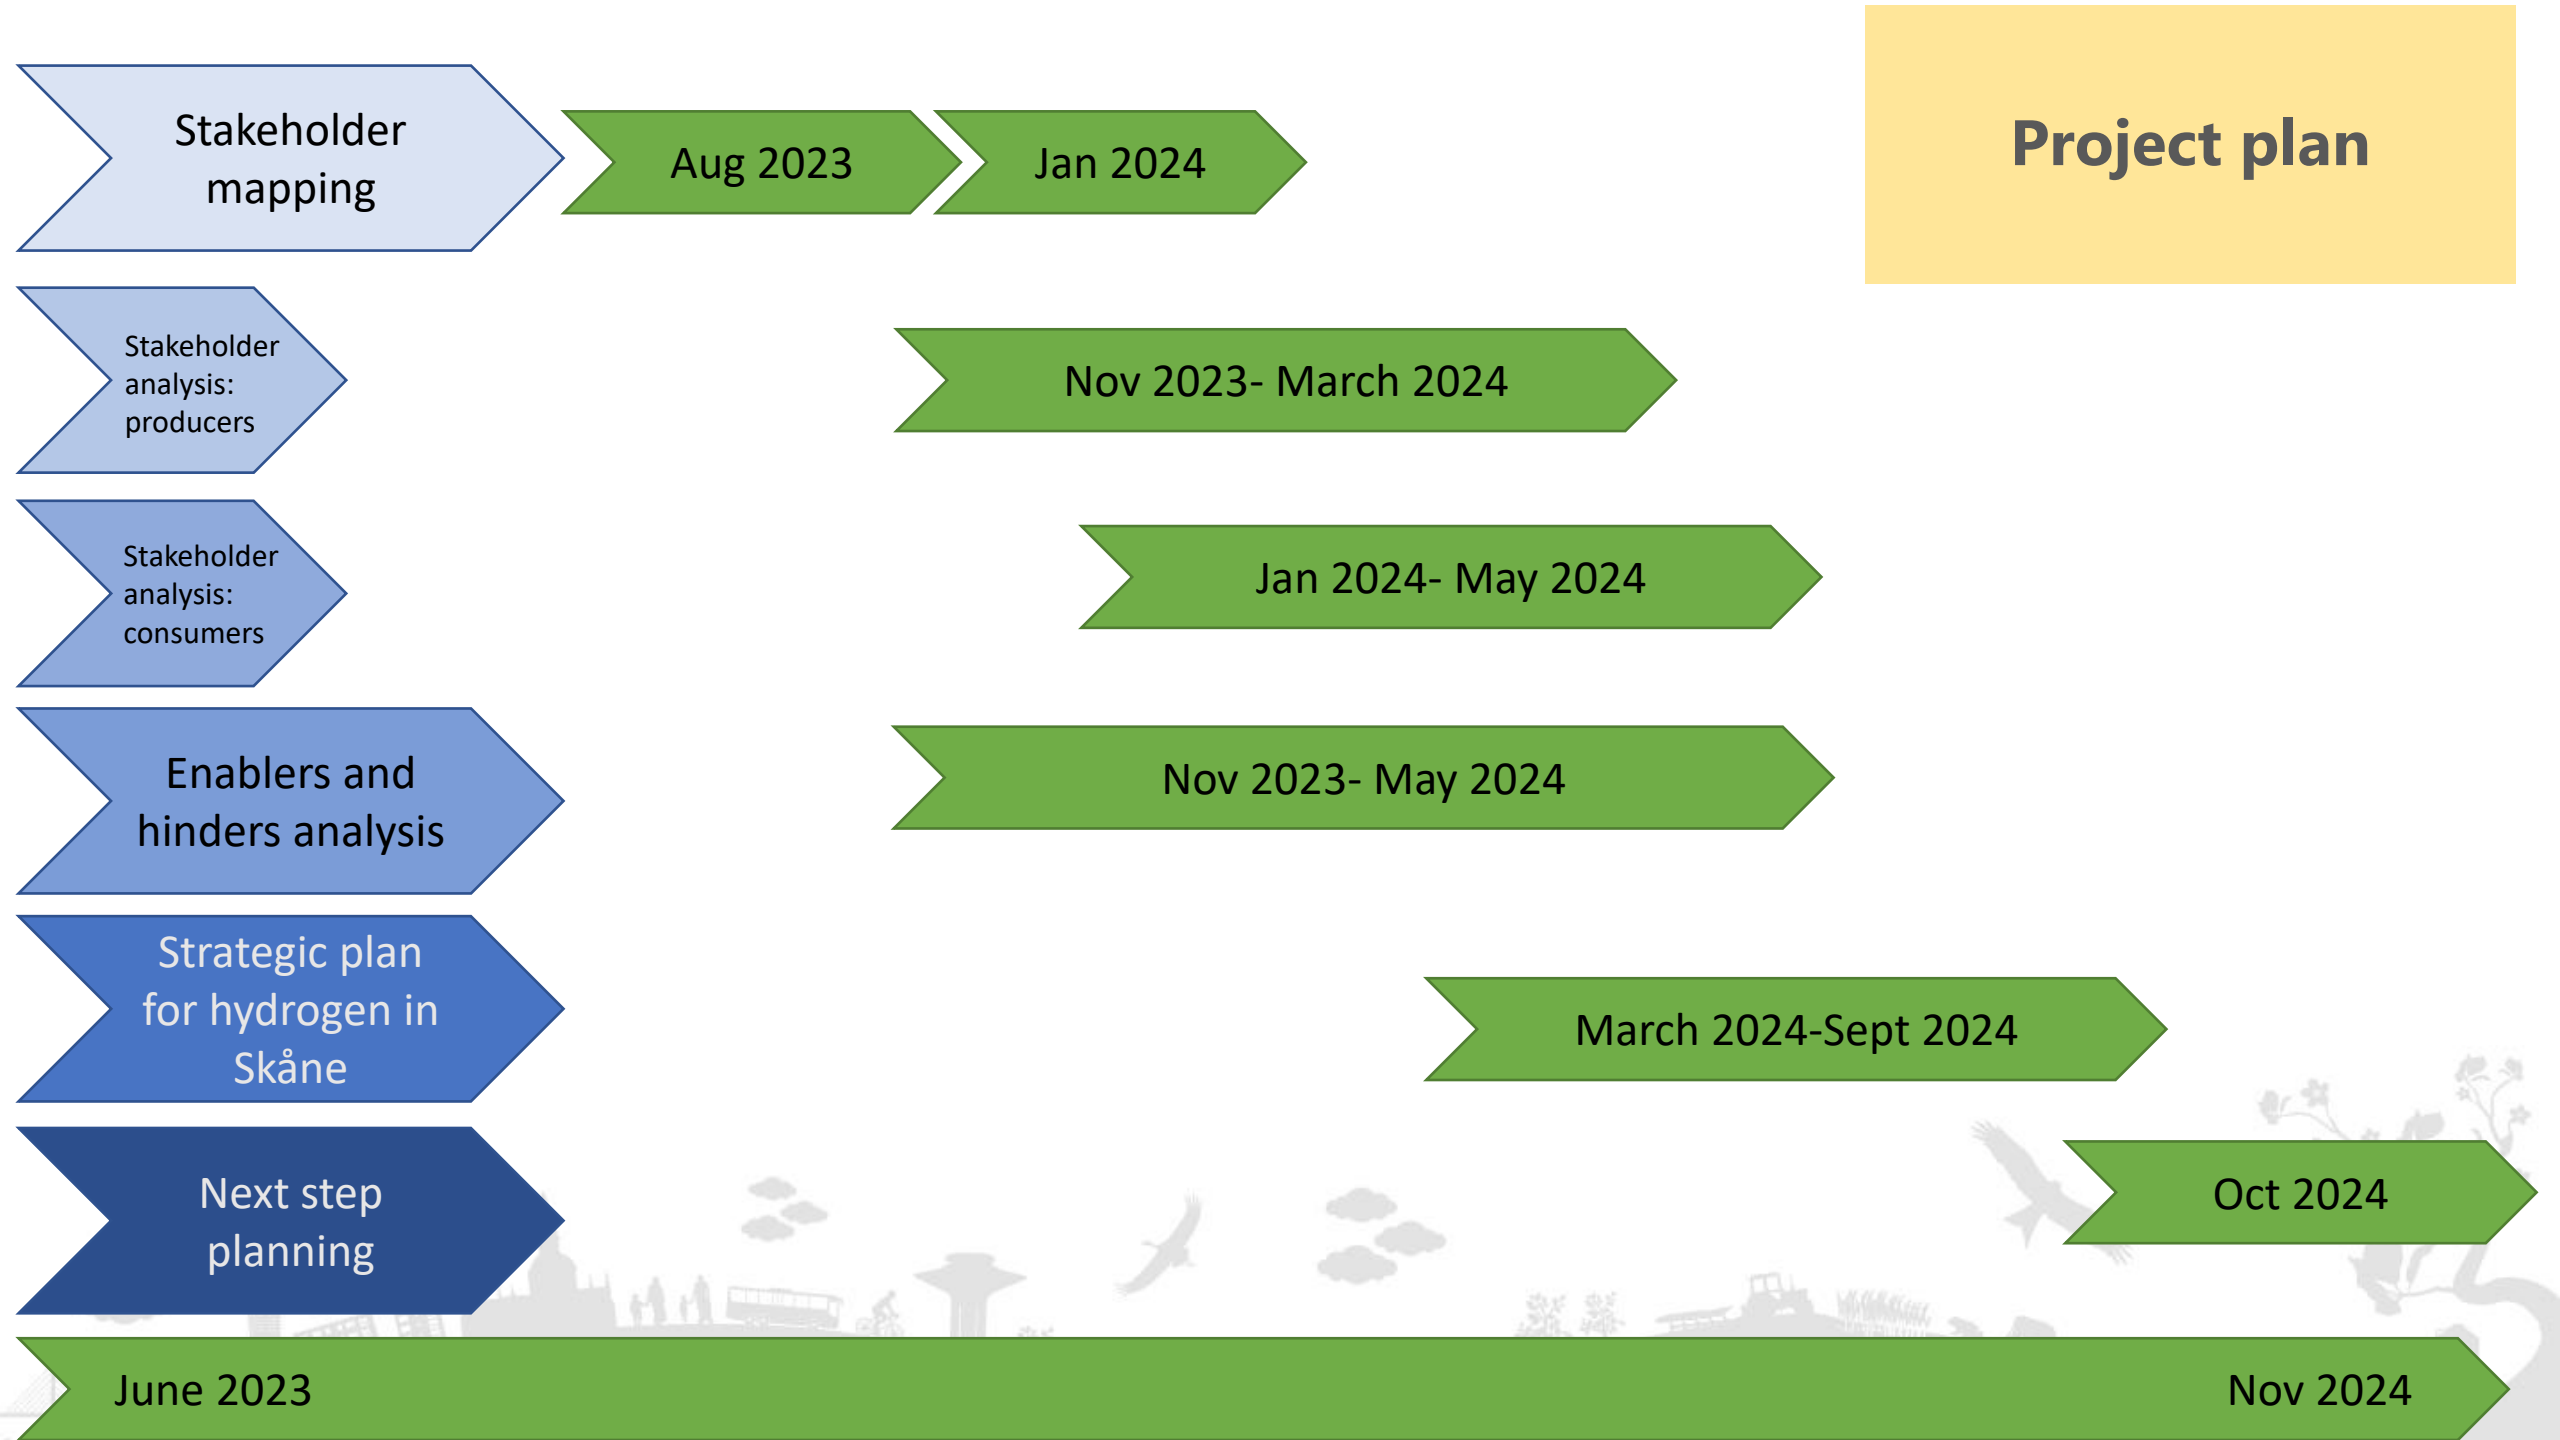

Länsstyrelsen
Skåne

EHRIN Skåne- update on project status

Stakeholder analysis

Dagmara Nawrocka

Peter Odhner

8 Nov 2023

Stakeholder mapping

Aug 2023

Jan 2024

Project plan

Stakeholder analysis: producers

Nov 2023- March 2024

Stakeholder analysis: consumers

Jan 2024- May 2024

Enablers and hinders analysis

Nov 2023- May 2024

Strategic plan for hydrogen in Skåne

March 2024-Sept 2024

Next step planning

Oct 2024

June 2023

Nov 2024

Stakeholder mapping

Aug 2023