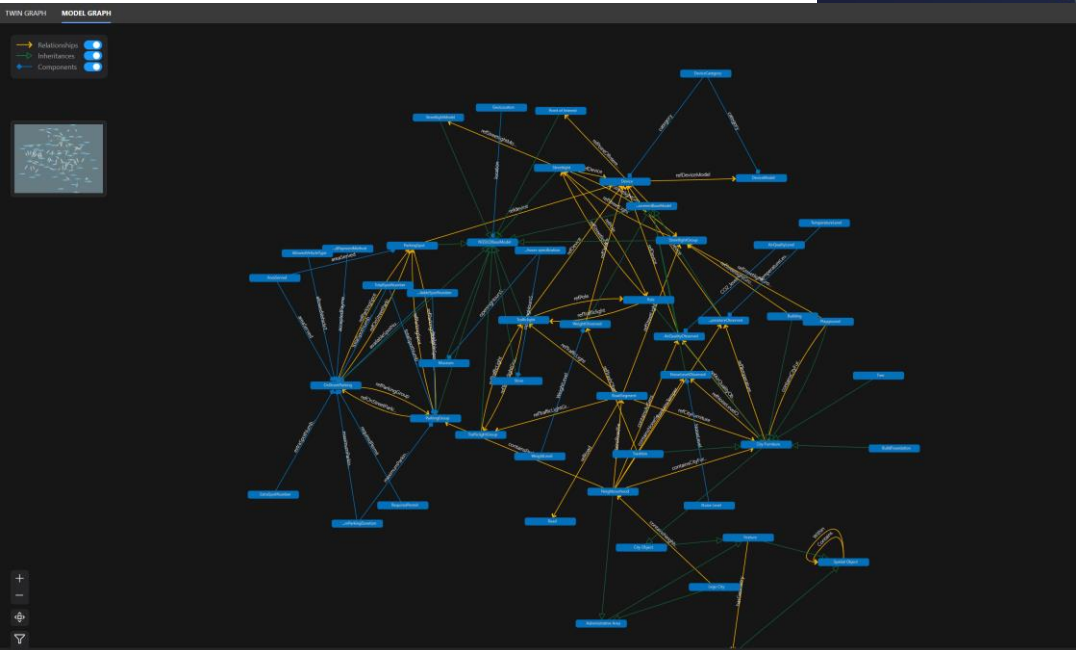

The Context Broker is a reference implementation of NGS-LD standard specifications that comply with ETSI standards. IoT data is collected, processed and stored with dynamic context and the use of linked data concepts. The Context Broker provides an implementation of REST API endpoints for various data context operations that conform to the NGS-LD API specification. The context broker allows us to collect, process, report and store IoT data with dynamic context using advanced data concepts.

The VLOED-project

measuring crowd densities

[READ MORE](#)

Mobilize

Tackling traffic issues using digital twins

[READ MORE](#)

more info on
<https://urbansense.be/cases/>

DIGITAL TWIN SOLUTIONS

Figure: Maturity model from DUET-project (Digital Urban European Twins)

FROM SMART CITY PLATFORM TO DIGITAL TWIN

THANK YOU

Sirus NV

Verlorenbroodstraat 122, bus 8
9820 Merelbeke

info@sirus.be

Gert De Tant

CEO