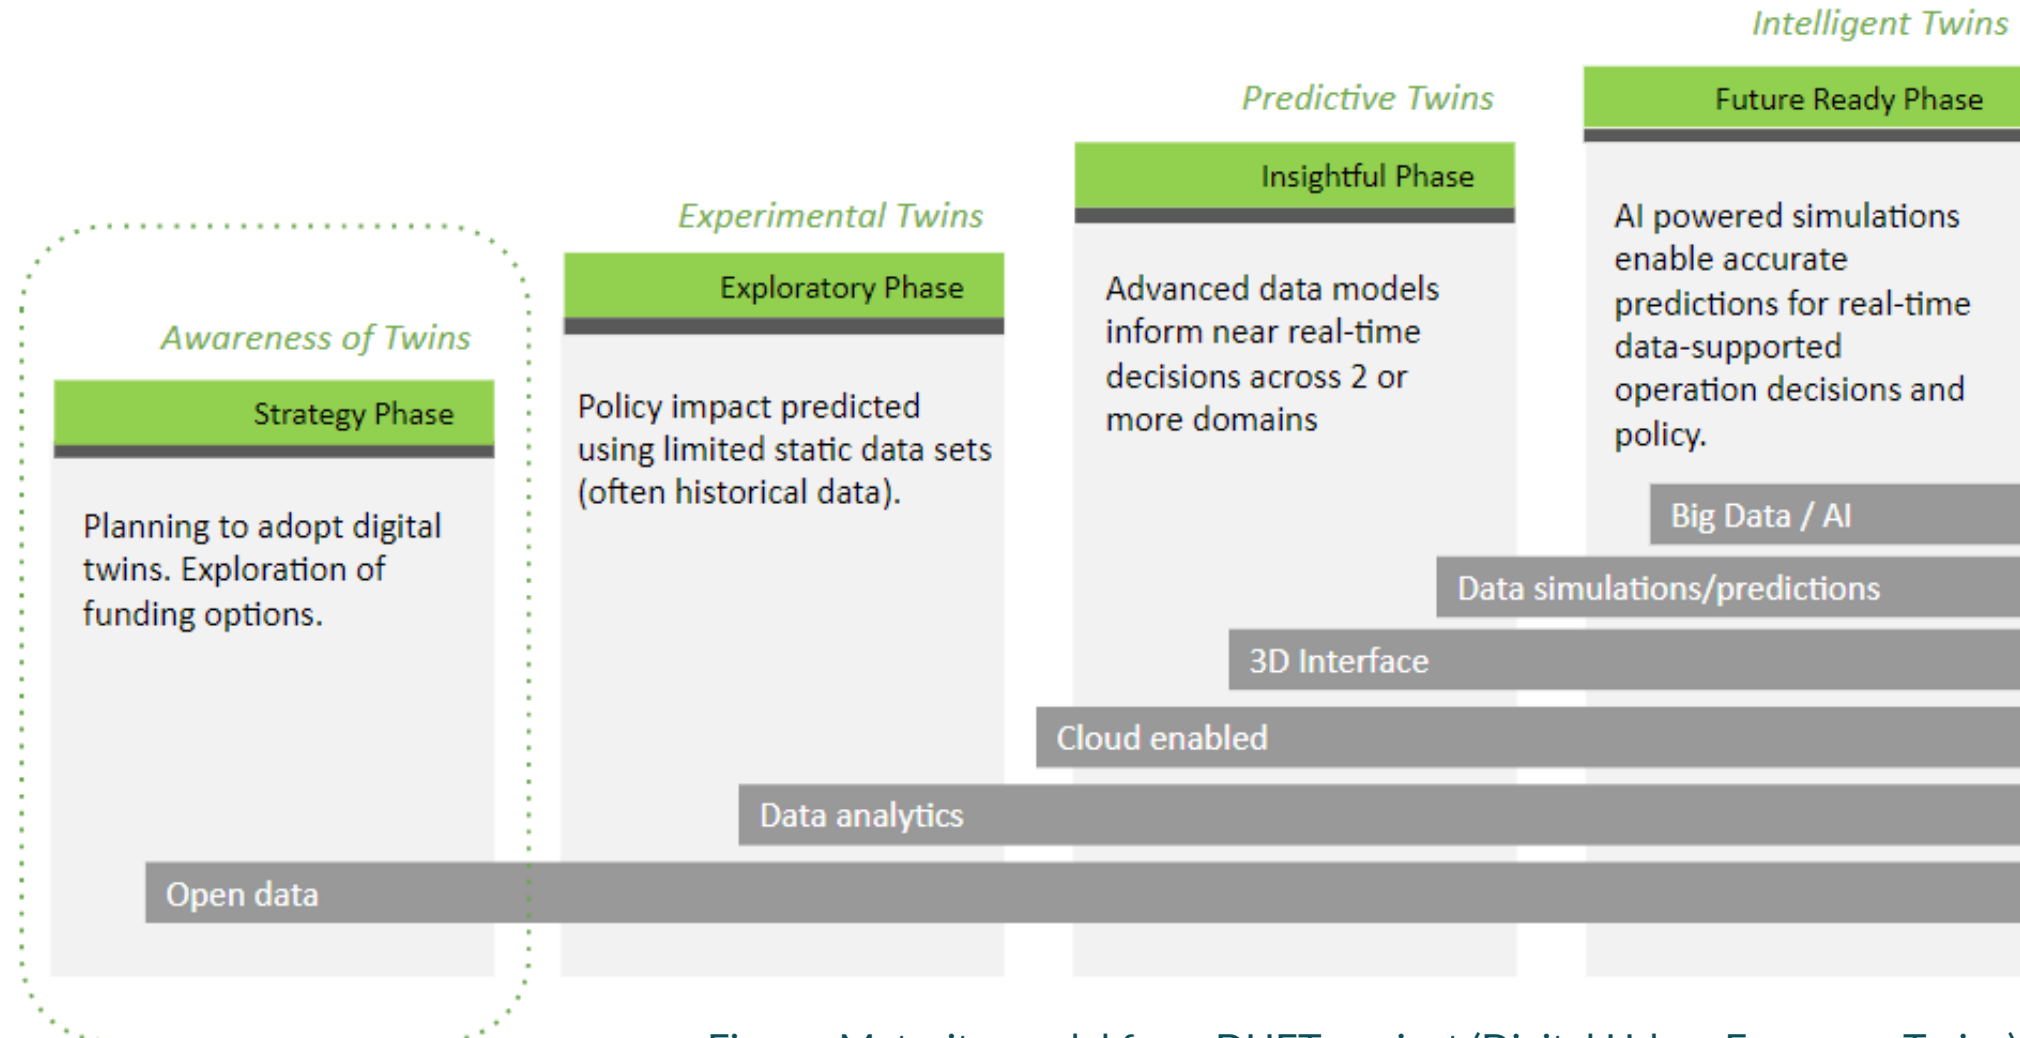

The VLOED-project

measuring crowd densities

[READ MORE](#)

Mobilize

Tackling traffic issues using digital twins

[READ MORE](#)

more info on
<https://urbansense.be/cases/>

DIGITAL TWIN SOLUTIONS

Figure: Maturity model from DUET-project (Digital Urban European Twins)

FROM SMART CITY PLATFORM TO DIGITAL TWIN

THANK YOU

Sirus NV

Verlorenbroodstraat 122, bus 8
9820 Merelbeke

info@sirus.be

Gert De Tant

CEO