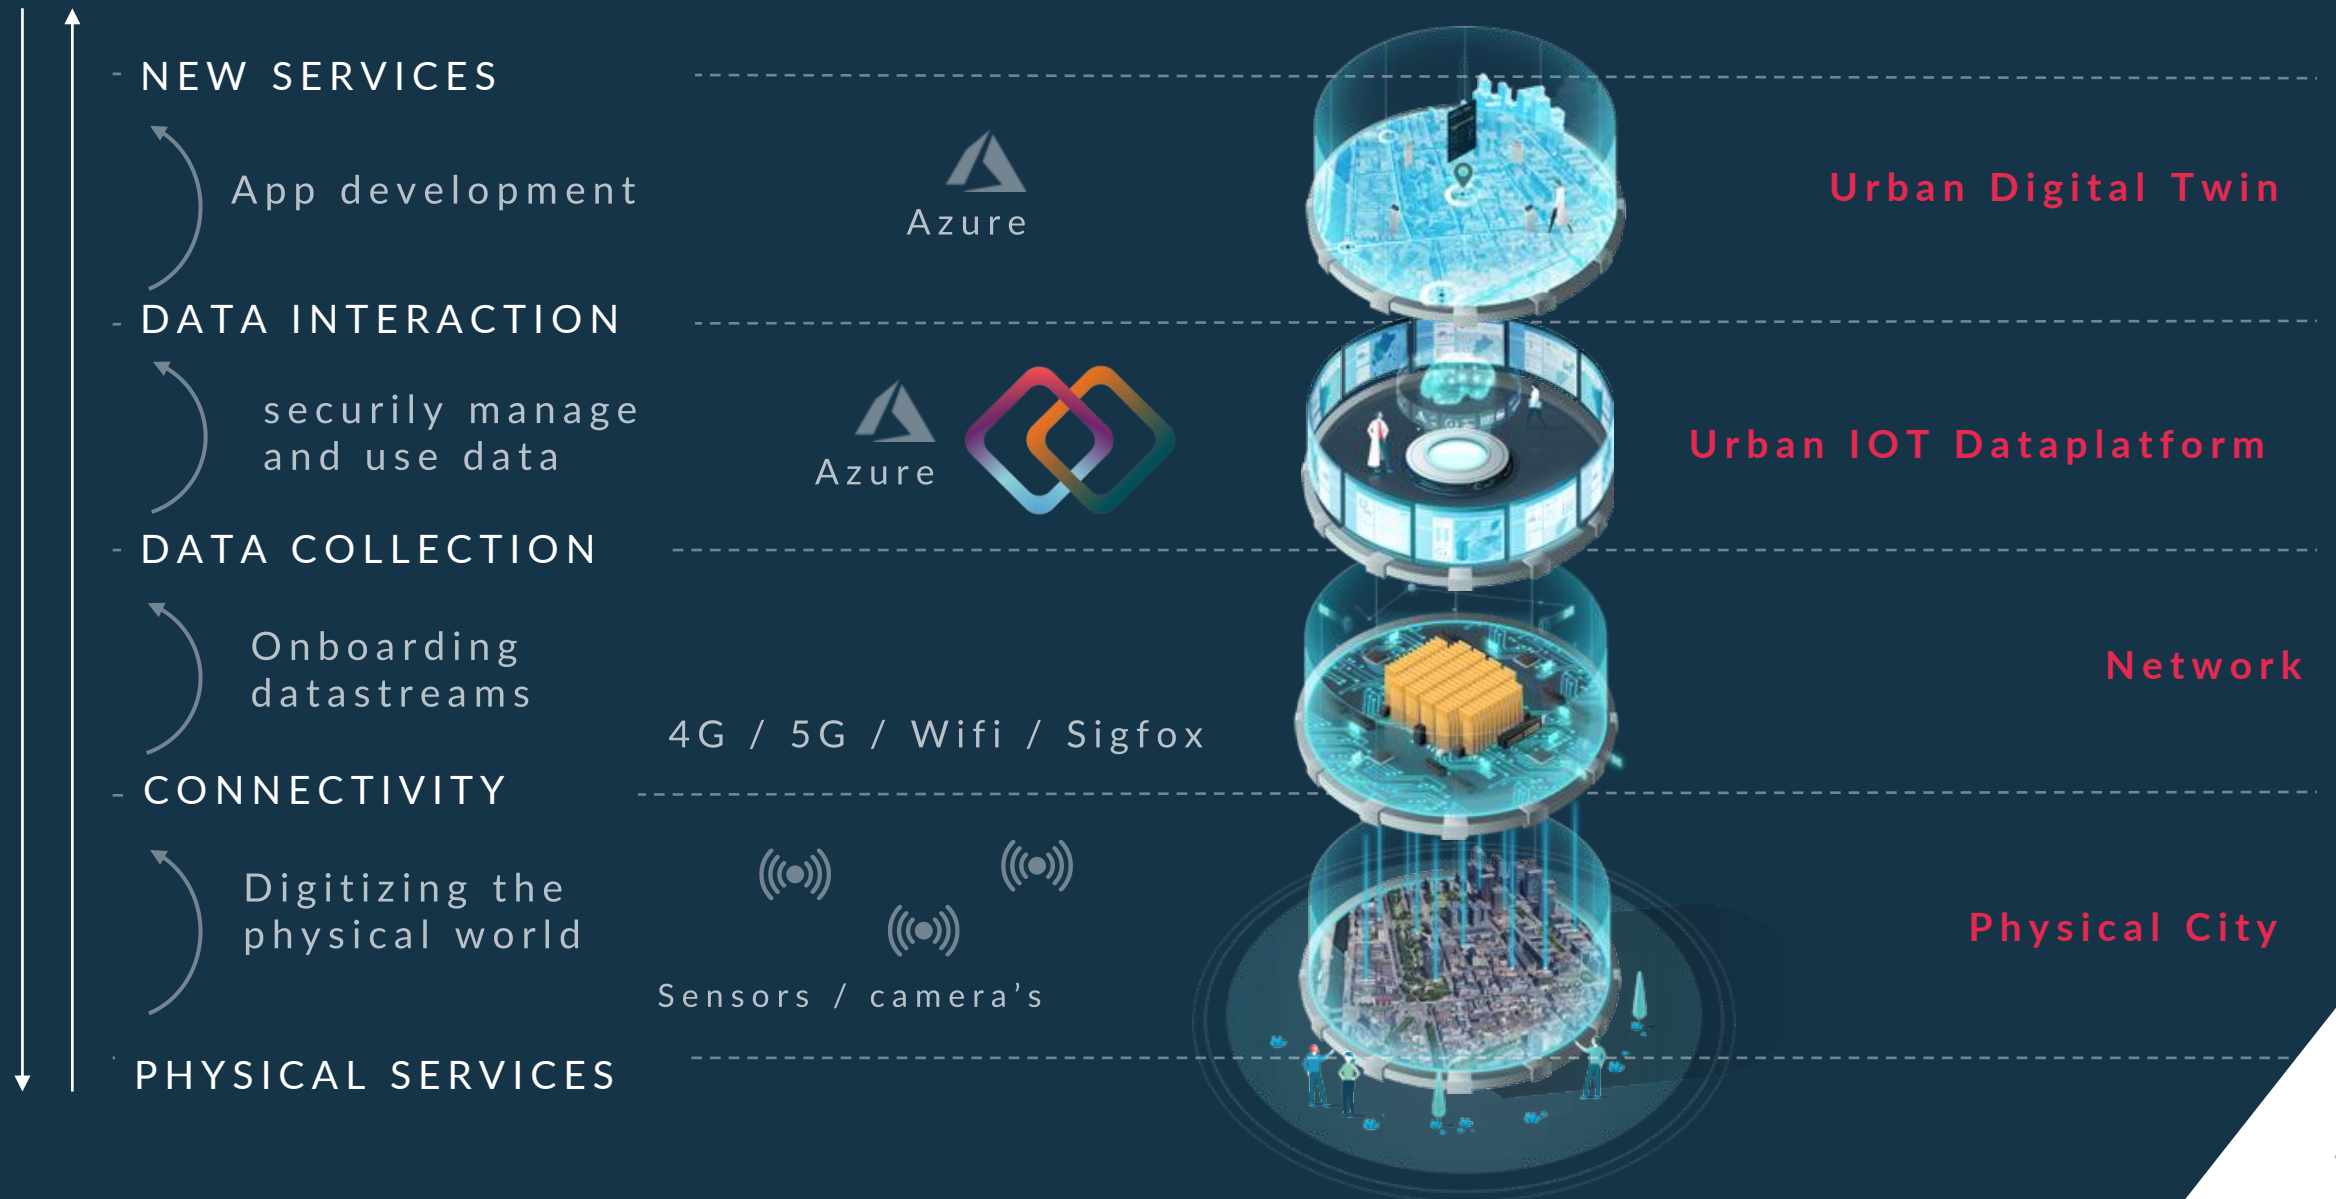

Parking

Urban mobility

Horizontally integrated sensors

Standardization across sensors

Cross-silo data and information sharing

Platform efficiency, effectiveness, scalable

URBAN SENSE – FROM DATA TO INSIGHTS

SMART CITY PLATFORM - KEY PRINCIPLES

URBAN SENSE PLATFORM ARCHITECTURE

■ Aantal CCU ■ Smart City Tenants ■ DSH gedeelde infrastructuur ■ Azure Subscription

1 Container Capacity Unit (CCU) =

OPEN SOURCE, AZURE-INTEGRATED

Sirius NGS-LD Contextbroker webapp [Save to my list](#)

Sirius NV

[Overview](#) [Plans](#) [Ratings + reviews](#)

Context Broker is a digital platform component that enables the integration of gathered data

The Context Broker is a reference implementation of NGS-LD standard specifications that comply with ETSI standards. IoT data is collected, processed and stored with dynamic context and the use of linked data concepts. The Context Broker provides an implementation of REST API endpoints for various data context operations that conform to the NGS-LD API specification. The context broker allows us to collect, process, report and store IoT data with dynamic context using advanced data concepts.