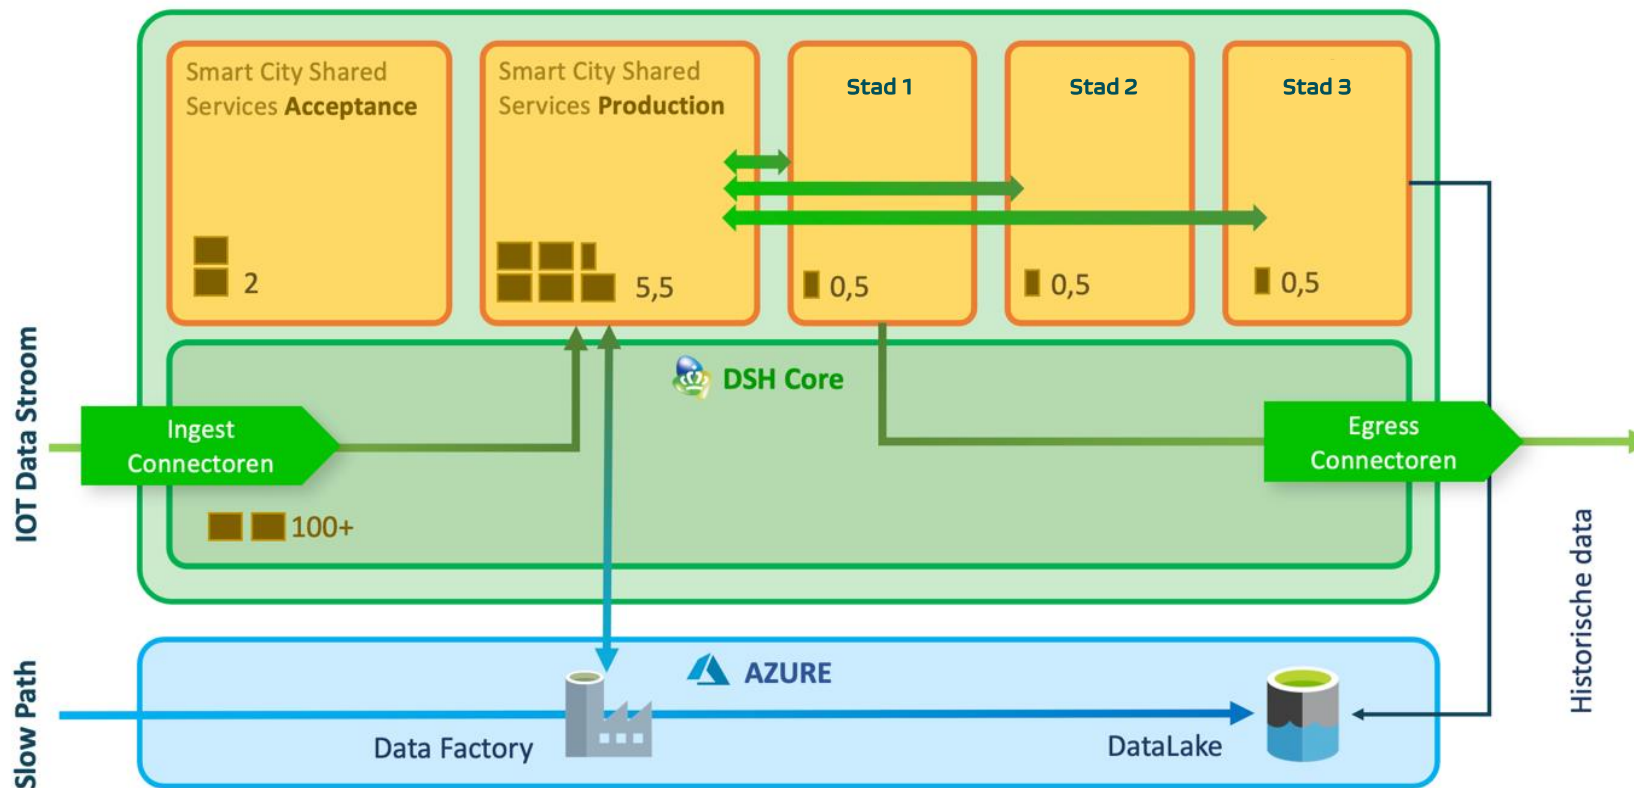

Parking

Urban mobility

Horizontally integrated sensors

Standardization across sensors

Cross-silo data and information sharing

Platform efficiency, effectiveness, scalable

URBAN SENSE – FROM DATA TO INSIGHTS

SMART CITY PLATFORM - KEY PRINCIPLES

URBAN SENSE PLATFORM ARCHITECTURE

■ Aantal CCU ■ Smart City Tenants ■ DSH gedeelde infrastructuur ■ Azure Subscription

1 Container Capacity Unit (CCU) =

OPEN SOURCE, AZURE-INTEGRATED

Sirius NGS-LD Contextbroker webapp [Save to my list](#)

Sirius NV

[Overview](#) [Plans](#) [Ratings + reviews](#)

Context Broker is a digital platform component that enables the integration of gathered data

The Context Broker is a reference implementation of NGS-LD standard specifications that comply with ETSI standards. IoT data is collected, processed and stored with dynamic context and the use of linked data concepts. The Context Broker provides an implementation of REST API endpoints for various data context operations that conform to the NGS-LD API specification. The context broker allows us to collect, process, report and store IoT data with dynamic context using advanced data concepts.