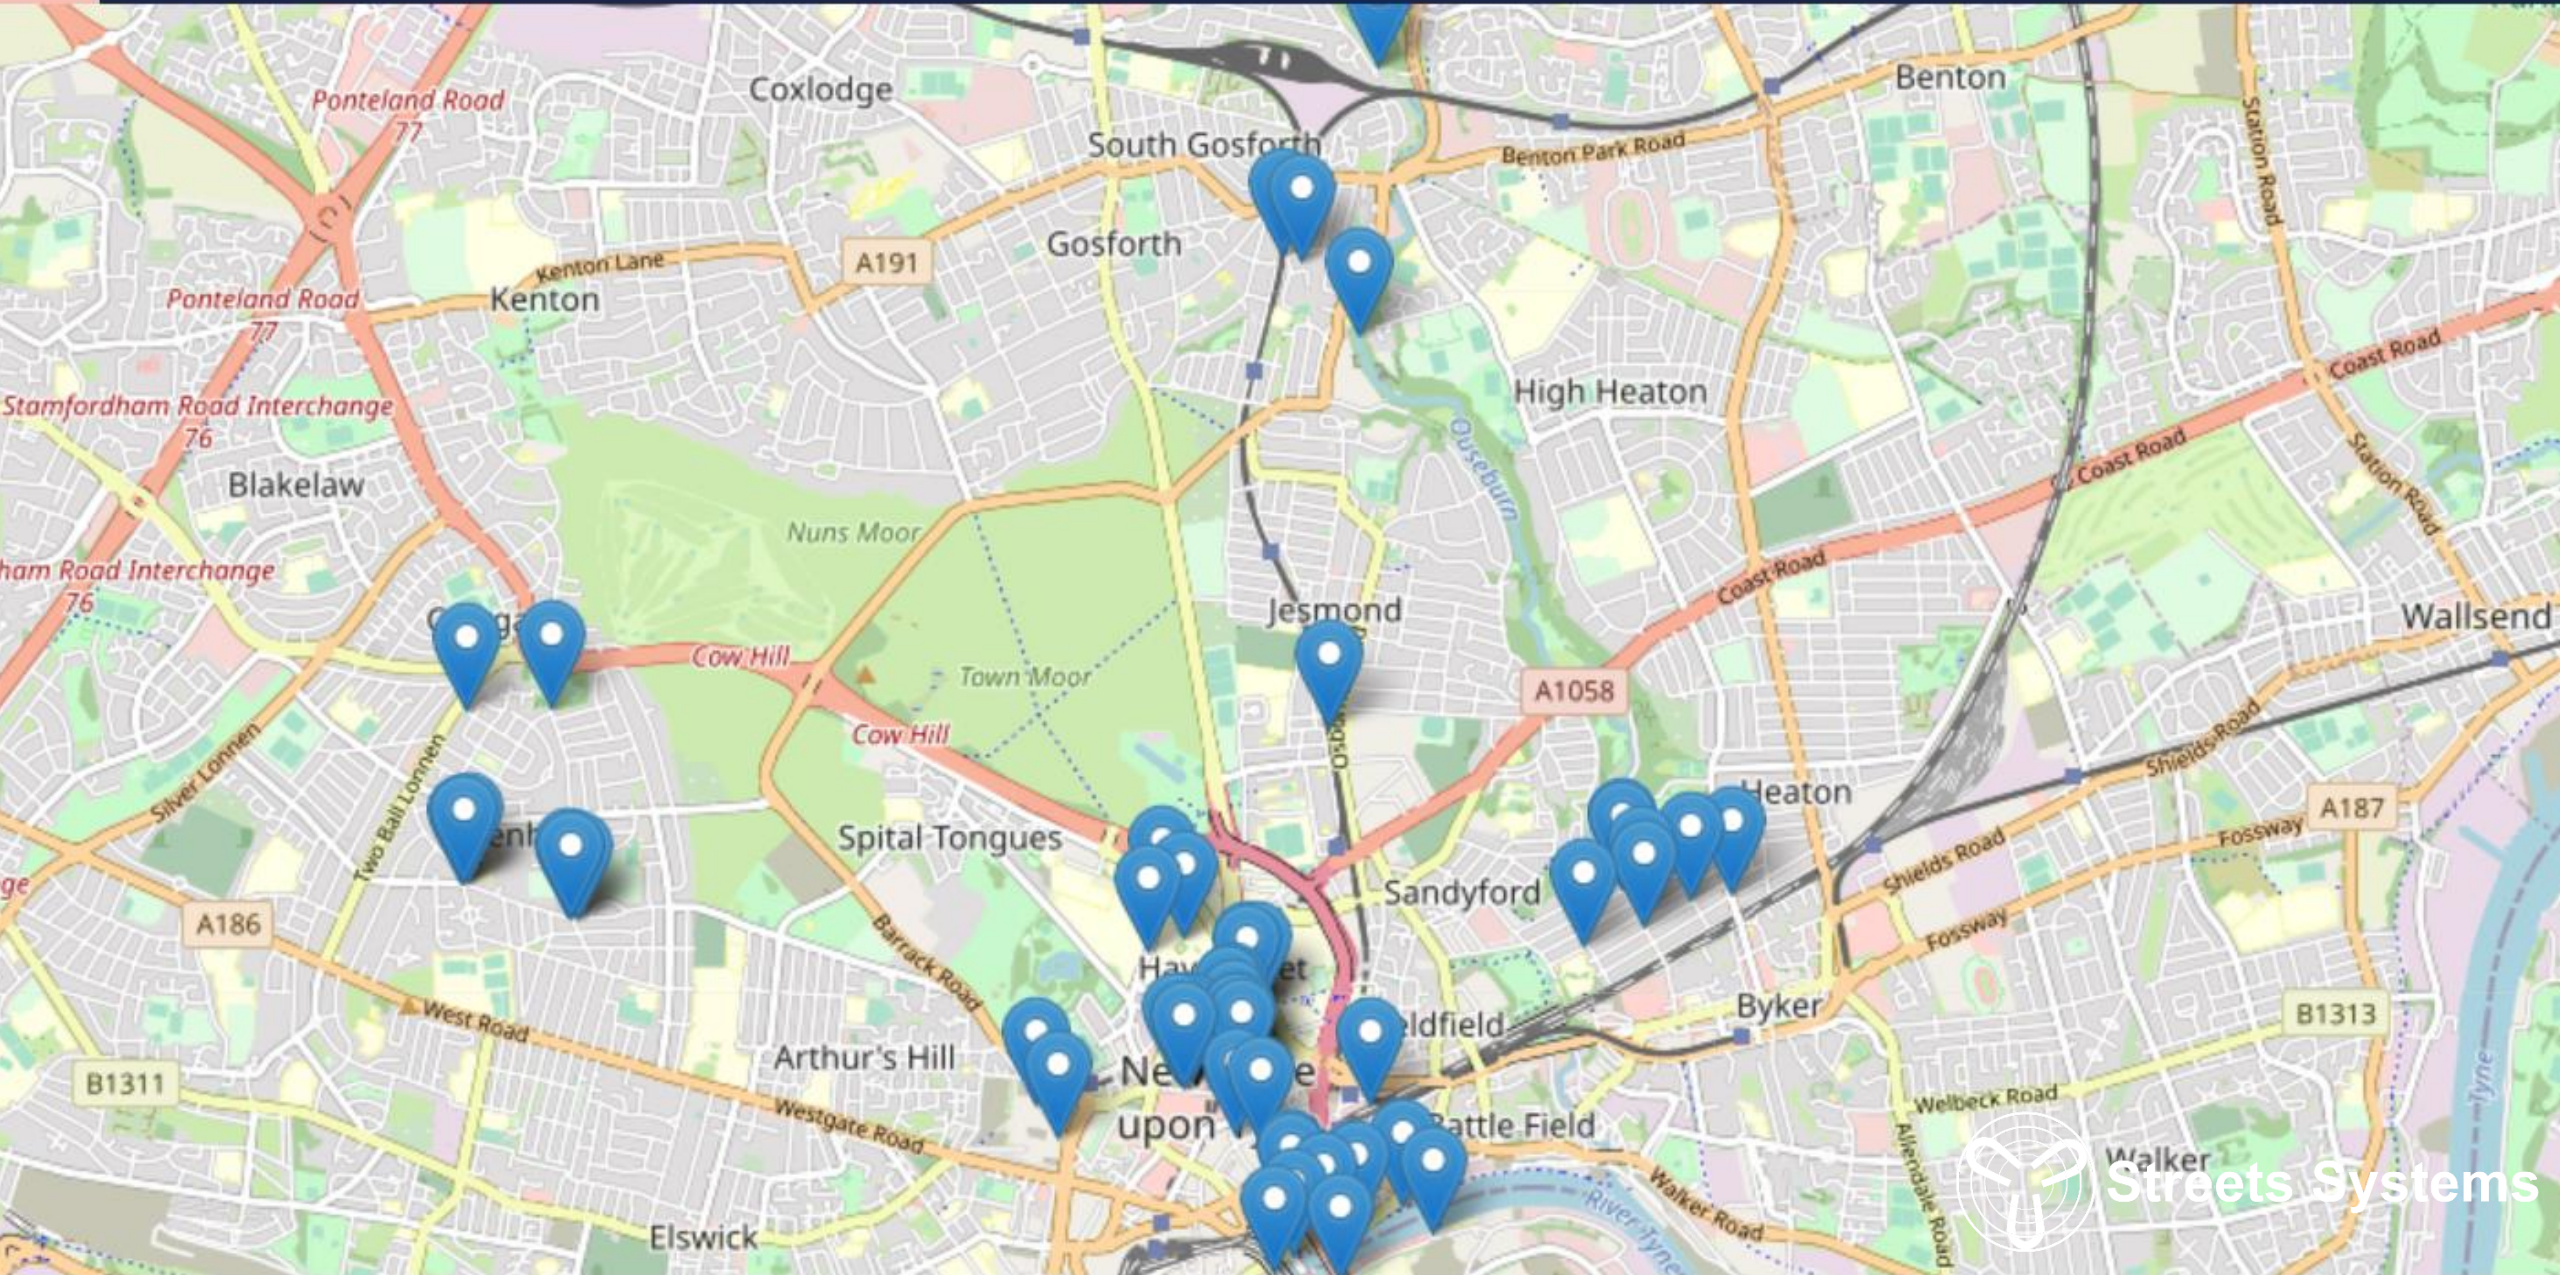

Streets Systems

Tom Bailey

tomb@streets.systems

+44 7831833051

Streets Systems

Streets Systems

● PC SOUTH TO NORTH

■ BUGGY SOUTH TO NORTH

▼ PC NORTH TO SOUTH

◆ BUGGY NORTH TO SOUTH

◆ PERSON SOUTH TO NORTH

▲ SCOOTER SOUTH TO NORTH

● PERSON NORTH TO SOUTH

■ SCOOTER NORTH TO SOUTH

Streets Systems

Detection